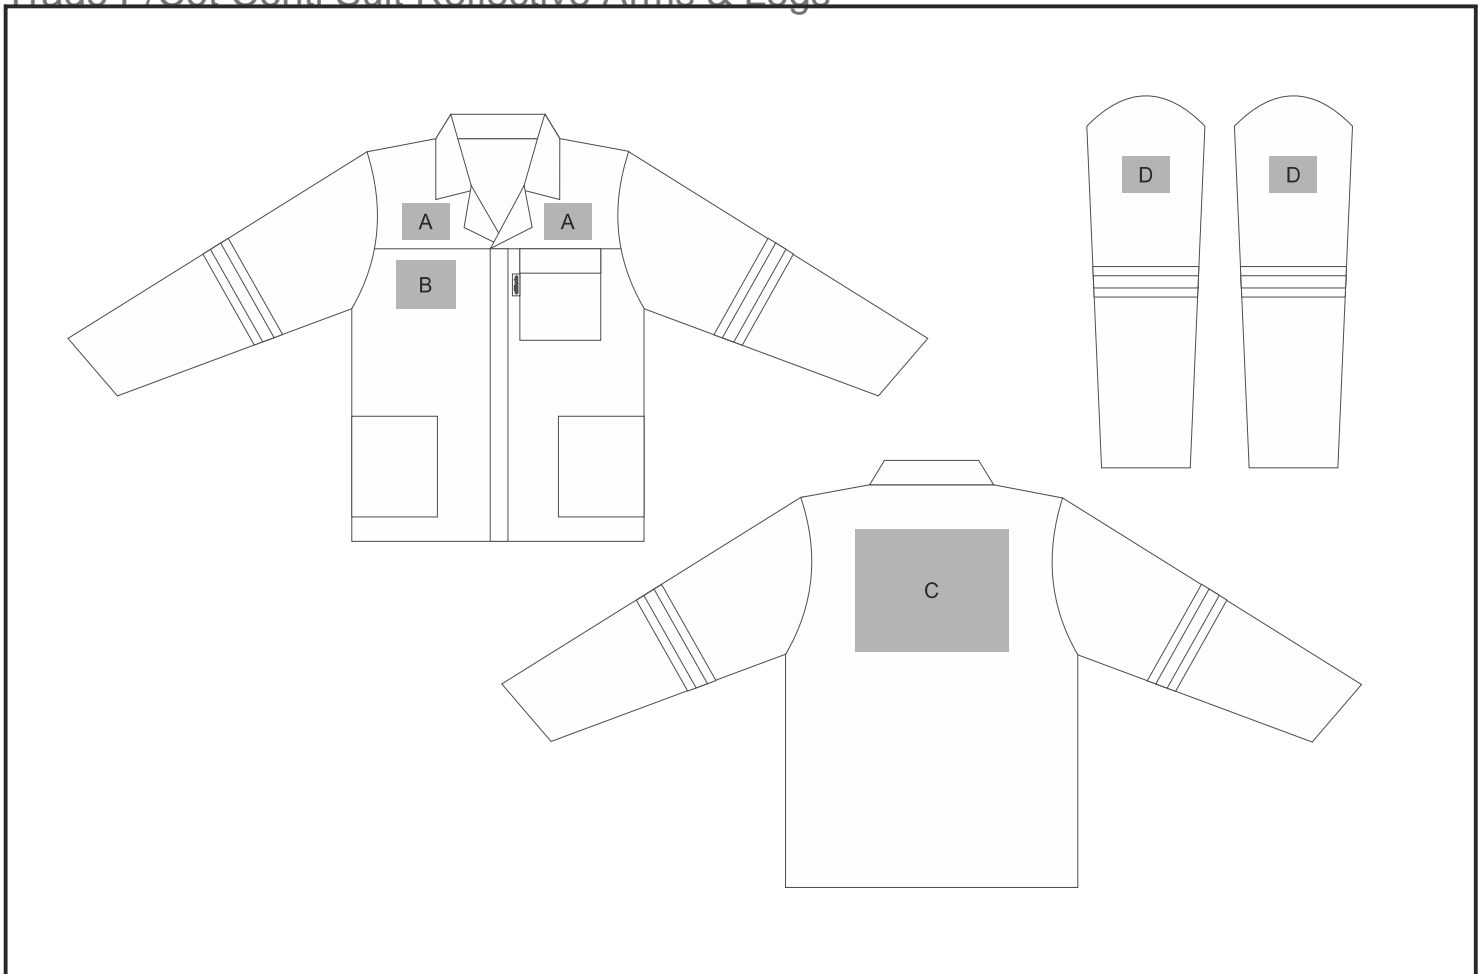

ALT-1105

Trade P/Cot Conti Suit Reflective Arms & Legs

Need to know:

Branding Options:

Position	Branding Method (Branding Code)	No. of Colours	Dimension
A	Screen Print (SA)	1 Colour	70mm wide x 30mm high
A	Embroidery (EMB-A)	N/A	80mm wide x 60mm high
B	Screen Print (SA)	1 Colour	100mm wide x 80mm high
B	Embroidery (EMB-A)	N/A	80mm wide x 60mm high
C	Screen Print (SA)	6 Colours	220mm wide x 200mm high
C	Embroidery (EMB-A)	N/A	200mm wide x 200mm high
D	Screen Print (SA)	2 Colours	60mm wide x 60mm high
D	Embroidery (EMB-A)	N/A	80mm wide x 60mm high